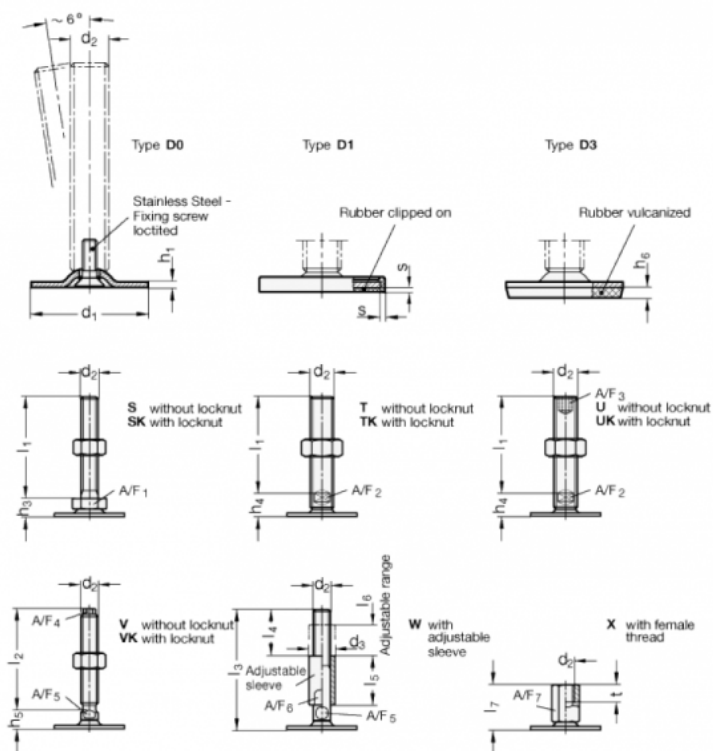

Article number: 204180M1280D3S

Description: E+G levelling foot

GN 41-80-M12-80-D3-S

Note: S Without nut, External hexagon at the bottom

## Measures

A/F1	= 17
d1	= 80
d2	= M12
h1	= 3
h3	= 11
h6	= 5
l1	= 80
s	=